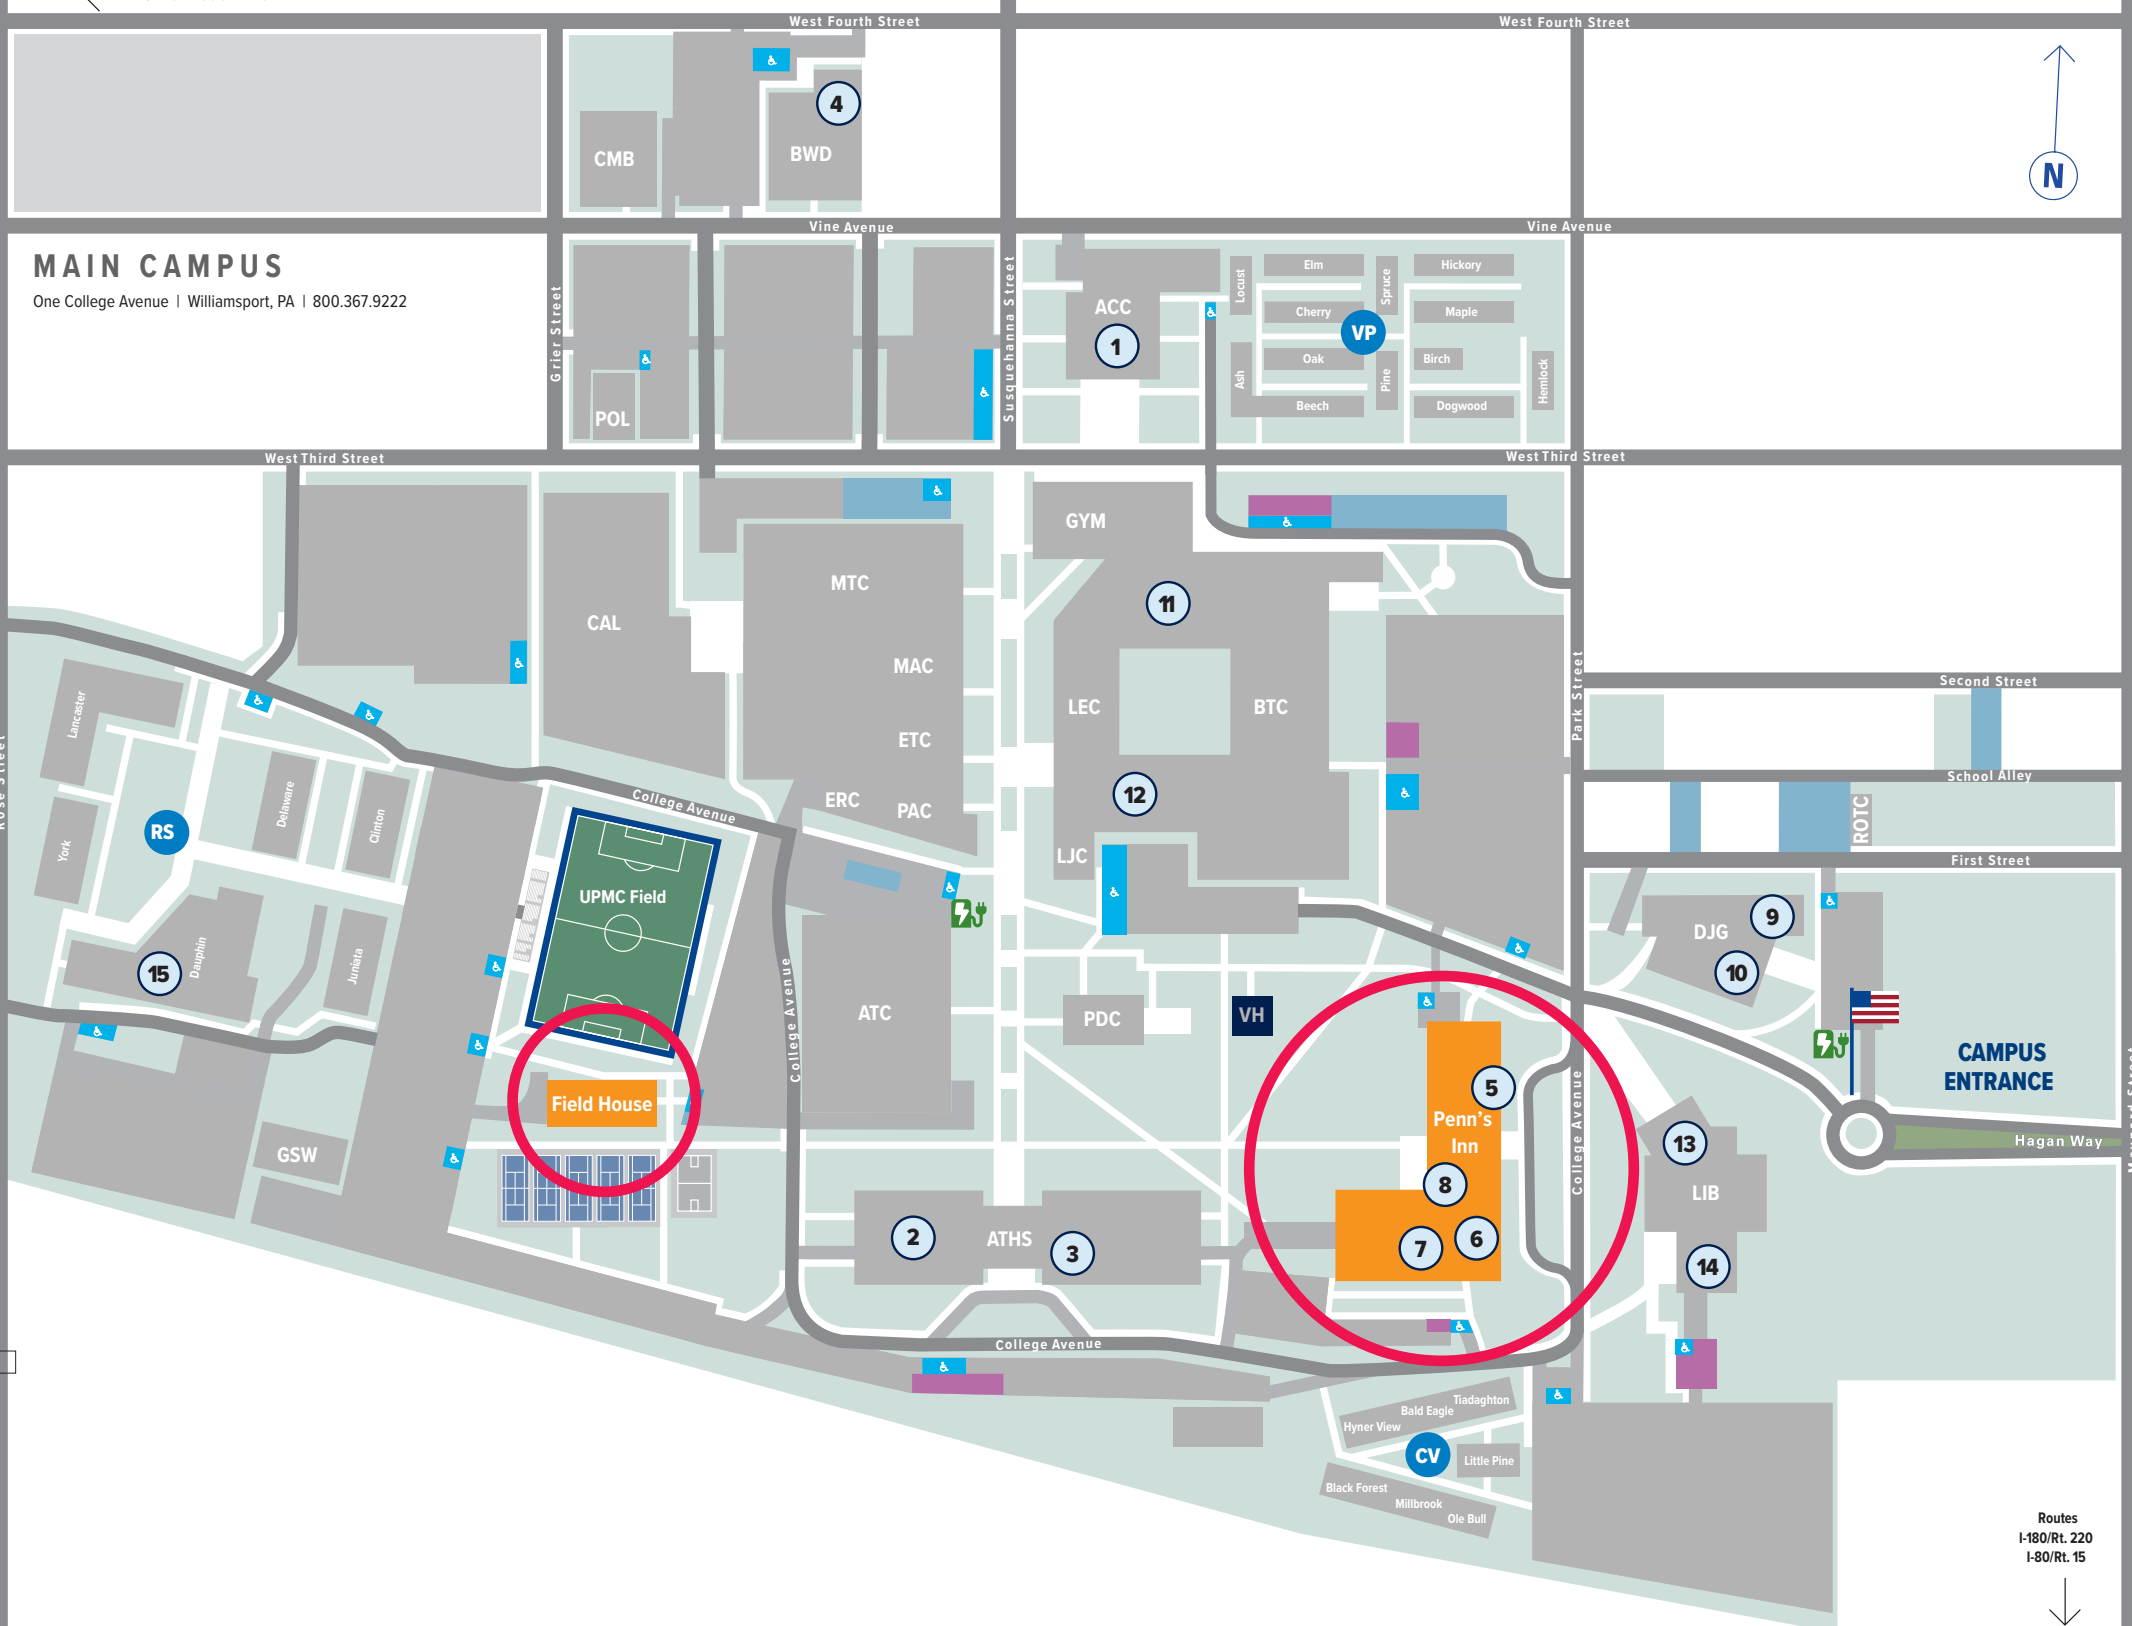

BUILDINGS

- ACC** Klump Academic Center
 - 1 Auditorium 2ND FLOOR
- ATC** Parkes Automotive Technology Center
- ATHS** Breuder Advanced Technology & Health Sciences Center
 - 2 Dental Hygiene Clinic 2ND FLOOR
 - 3 Plastics Innovation & Resource Center (PIRC)
- BTC** Carl Building Technologies Center
- BWD** Center for Business & Workforce Development
 - 4 Workforce Development
 - The Apprenticeship Center
- CAL** College Avenue Labs
- CC** Bush Campus Center
 - 5 College Health Services
 - 6 Disability & Access Resources 2ND FLOOR
 - Counseling Services 2ND FLOOR
 - 7 College Store
 - 8 Student Engagement Info Center
 - Penn's Inn 2ND FLOOR
- CMB** Construction Masonry Building
- DJG** Davie Jane Gilmour Center
 - 9 Admissions
 - Executive Offices 3RD FLOOR
 - 10 Financial Aid
 - People & Culture (HR) 2ND FLOOR
- ERC** Automotive Engine Repair Center
- ETC** Electrical Technologies Center
- FH** Field House
- GSW** General Services Warehouse
- GYM** Bardo Gymnasium
- LEC** Hager Lifelong Education Center
 - 11 Athletics 2ND FLOOR
 - 12 Keystone Dining Room
- LIB** Madigan Library
 - 13 The Gallery at Penn College 3^D FLOOR
 - 14 Center for Career Design 3^D FLOOR
- LJC** Le Jeune Chef Restaurant
- MAC** Larry A. Ward Machining Technologies Center
- MTC** Lycoming Engines Metal Trades Center
- PAC** Physician Assistant Center
- PDC** Thompson Professional Development Center
- POL** College Police
- ROTC** Army ROTC
- VH** Victorian House

Student Housing

- CV** Campus View Apartments
- RS** Rose Street Commons
 - 15 Residence Life ◇ Capitol Eatery
- VP** The Village at Penn College

MAIN CAMPUS
One College Avenue | Williamsport, PA | 800.367.9222

Routes
I-180/Rt. 220
I-80/Rt. 15